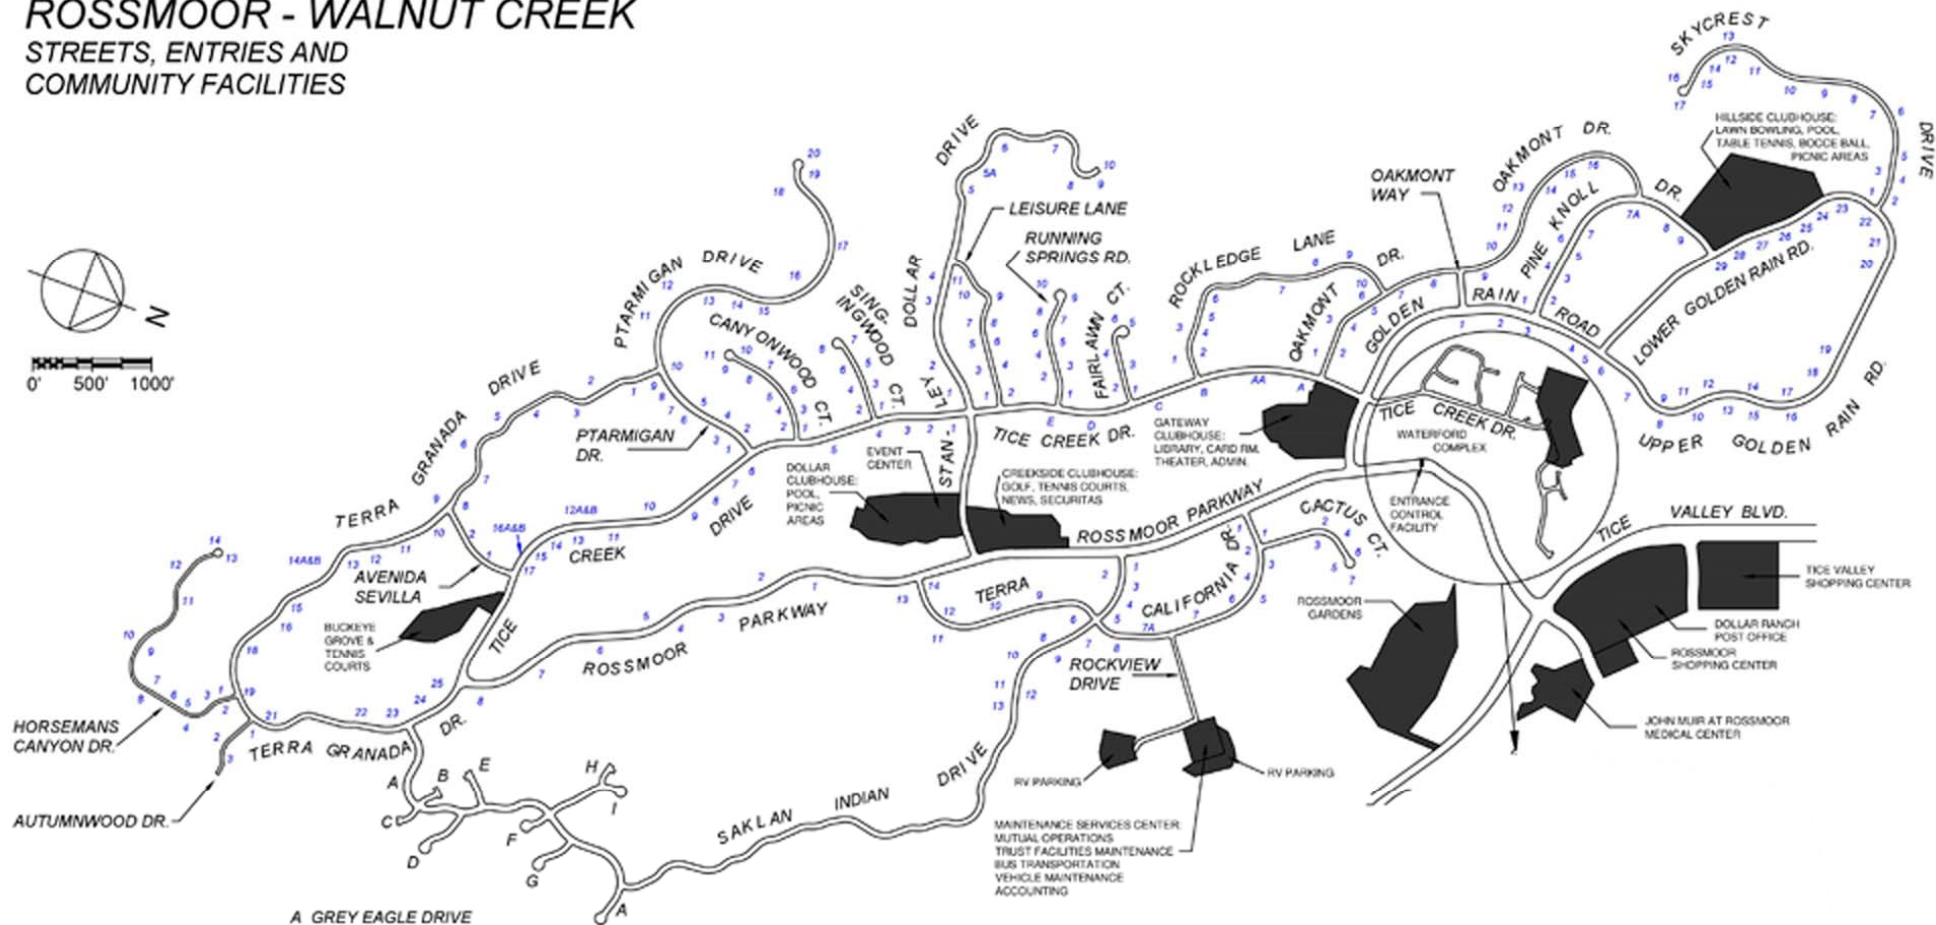

ROSSMOOR - WALNUT CREEK

STREETS, ENTRIES AND COMMUNITY FACILITIES

- A GREY EAGLE DRIVE
- B FOXWOOD WAY
- C FALCONWOOD COURT
- D HIGH EAGLE COURT
- E RED WING COURT
- F SPOTTED OWL COURT
- G QUAIL HILL COURT
- H WOODWREN COURT
- I SHADOWHAWK WAY