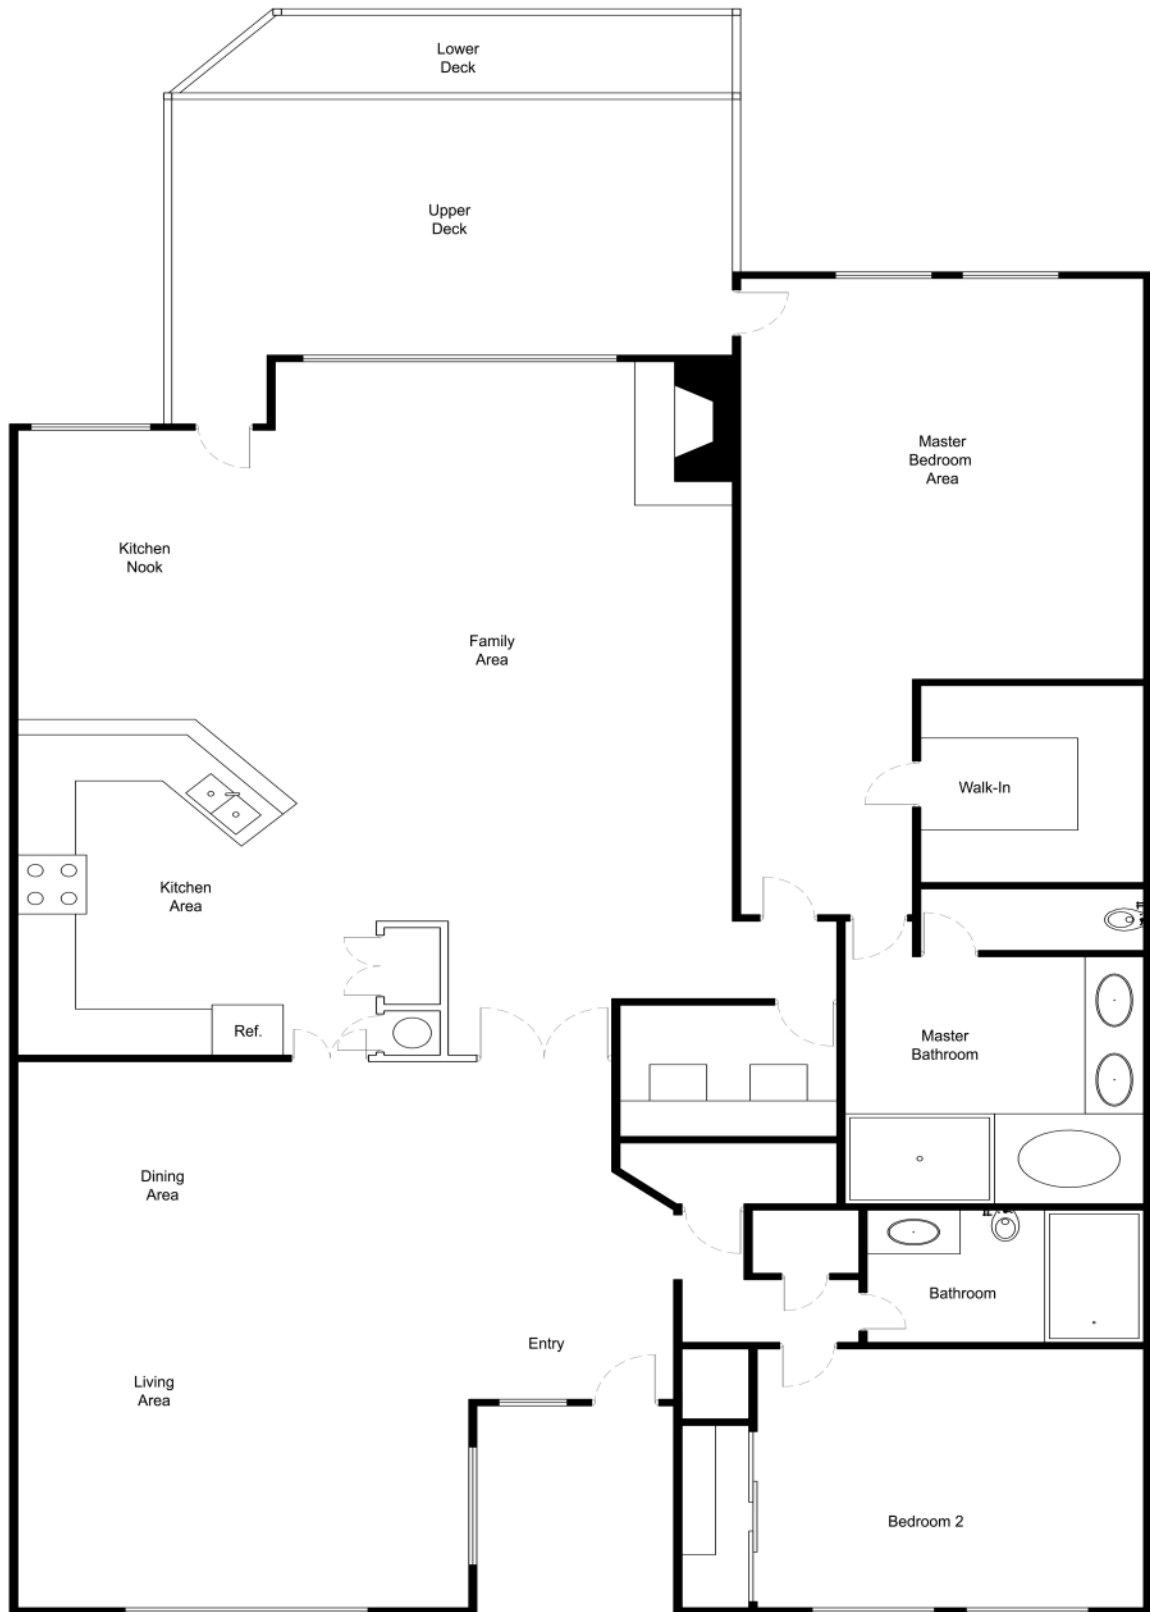

### Montrose

1550 square footage(approx)  
Bedroom:2 Bath:2

*Important Disclaimer: Artist's Conception of floorplan. This is an older community and not all floor plans are available. Layouts and dimensions provided are approximate and are NOT to scale and cannot be relied on. Keep in mind some layouts have been changed and altered by previous owners. Residences may or may not have a garage and/or a carport. Each unit must be individually verified by Buyers for specific amenities, layout and square footage. Buyers must verify all information and not rely on these drawings prior to purchasing.*